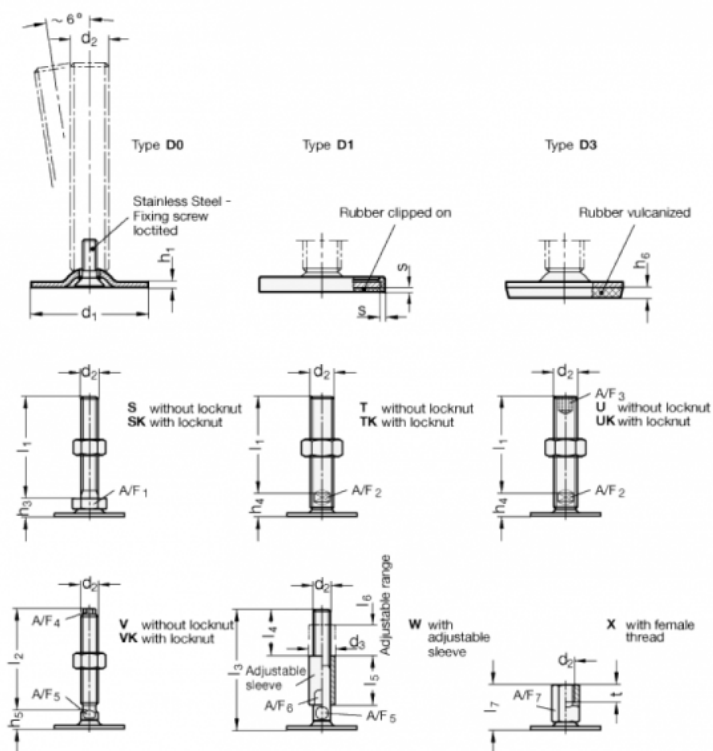

Article number: 204140M850D3S

Description: E+G levelling foot  
GN 41-40-M8-50-D3-S

Note: S Without nut, External hexagon at the bottom

## Measures

A/F1	= 17
d1	= 40
d2	= M8
h1	= 2
h3	= 11
h6	= 3.5
l1	= 50
s	=